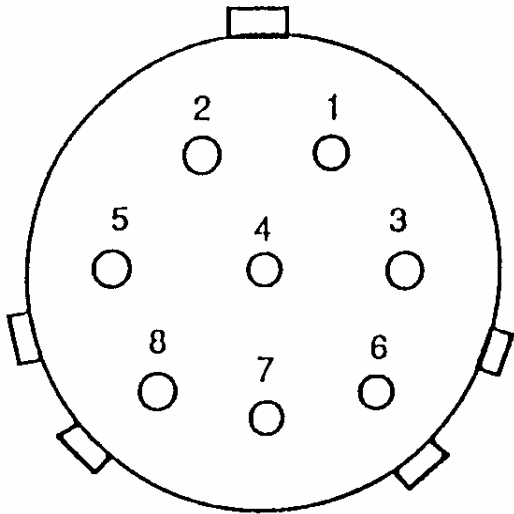

1265 Connector Wiring Diagram

Female

AMP 205838-1

1269 Cable Colors:

R1 = Black PIN 3

R2 = White PIN 5

S1 = Red PIN 6

S2 = Brown PIN 8

S3 = Green PIN 2

Male

AMP 205841-2