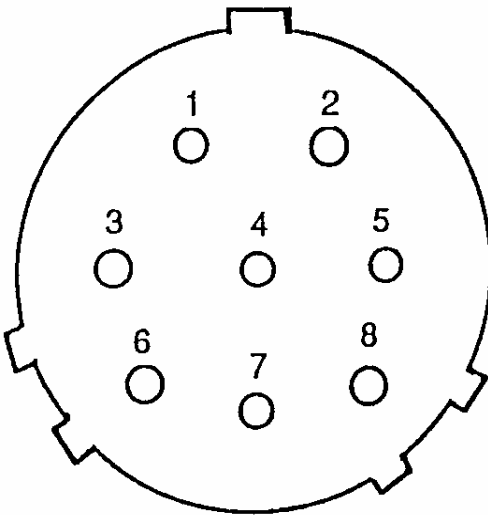

1265 Connector Wiring Diagram

Female

AMP 205838-1

1269 Cable Colors:

R1 = Black PIN 3

R2 = White PIN 5

S1 = Red PIN 6

S2 = Brown PIN 8

S3 = Green PIN 2

Male

AMP 205841-2